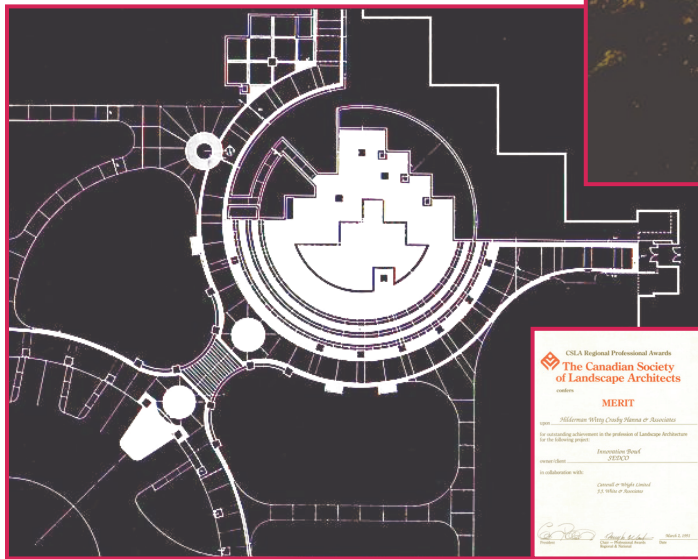

Innovation Bowl is the forecourt to The Galleria, which is the central feature building at Innovation Place research and development park. Key features include comfortable gathering areas for tenants, central fountain / pool, sculpture and intense, varied plantings. Special attention was paid to year-round visual interest.

Lawrence Bachak